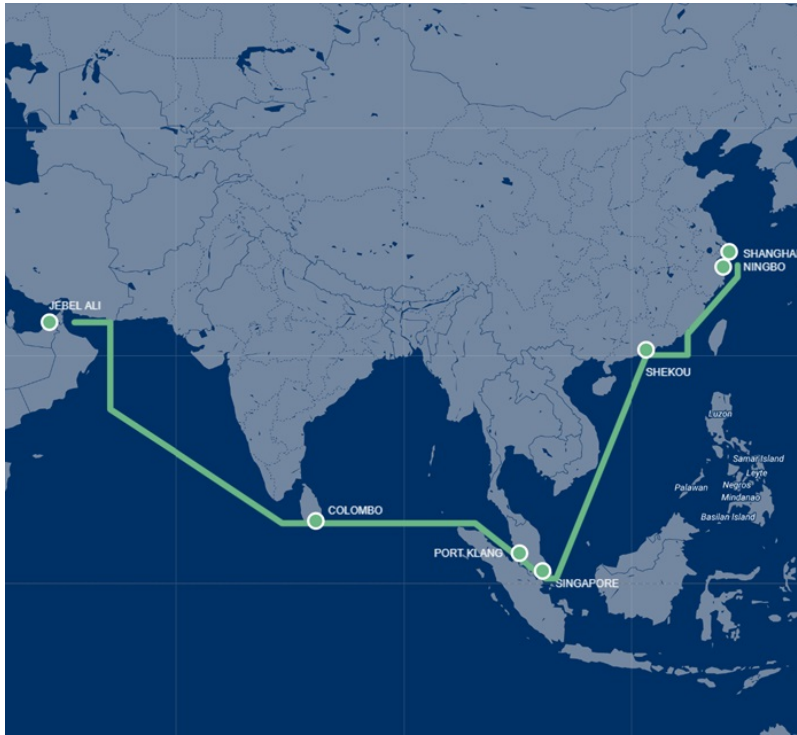

CMEX - China Middle East Express - Route Information

SERVICE DETAILS

A weekly service connecting the main ports of China and South-East Asia with our markets via Jebel Ali.

PORTS SERVED

- COLOMBO
- JEBEL ALI
- NINGBO
- PORT KLANG
- SHANGHAI
- SHEKOU
- SINGAPORE

Transit Times

| PORT | SHANGHAI | SHEKOU | PORT KLANG | JEBEL ALI | COLOMBO | SINGAPORE |
|------------|----------|--------|------------|-----------|---------|-----------|
| NINGBO | 4 | 7 | 14 | 23 | 30 | 36 |
| SHANGHAI | | 3 | 10 | 19 | 26 | 32 |
| SHEKOU | | | 7 | 16 | 23 | 29 |
| PORT KLANG | | | | 9 | 16 | 22 |
| JEBEL ALI | | | | | 7 | 13 |
| COLOMBO | | | | | | 6 |