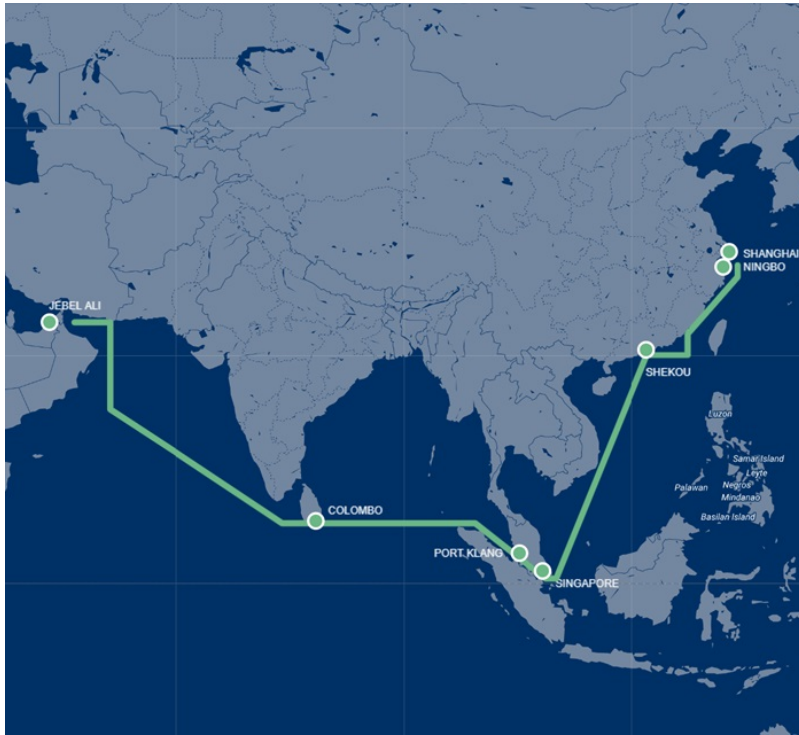

CMEX - China Middle East Express - Route Information

SERVICE DETAILS

A weekly service connecting the main ports of China and South-East Asia with our markets via Jebel Ali.

PORTS SERVED

- COLOMBO
- JEBEL ALI
- NINGBO
- PORT KLANG
- SHANGHAI
- SHEKOU
- SINGAPORE

Transit Times

PORT	SHANGHAI	SHEKOU	PORT KLANG	JEBEL ALI	COLOMBO	SINGAPORE
NINGBO	4	7	14	23	30	36
SHANGHAI		3	10	19	26	32
SHEKOU			7	16	23	29
PORT KLANG				9	16	22
JEBEL ALI					7	13
COLOMBO						6