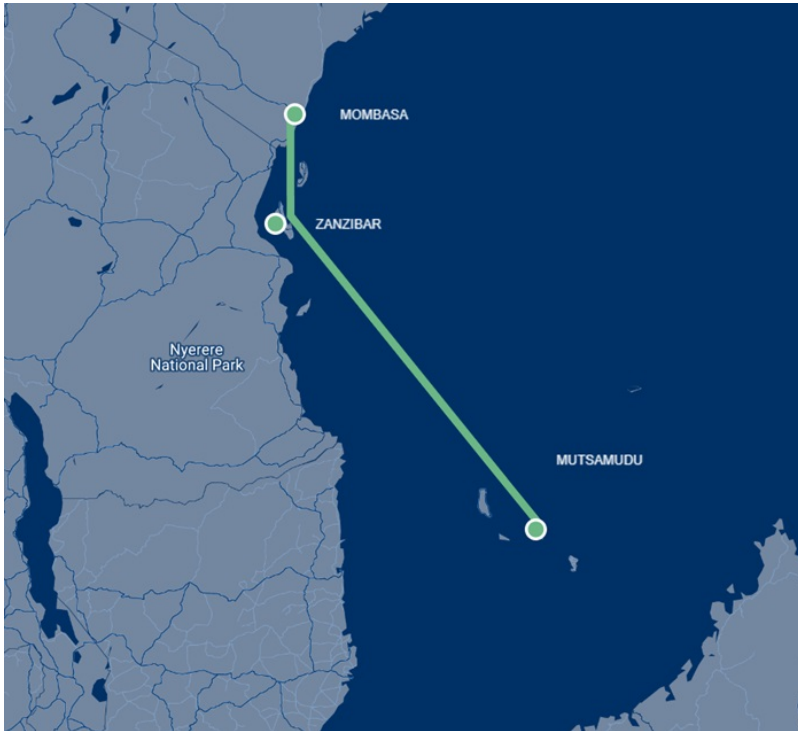

## ZEX - Zanzibar Express - Route Information

### SERVICE DETAILS

The service connects all Zanzibar cargo via Mutsamudu and Mombasa.

18 Days Frequency

### PORTS SERVED

- MOMBASA
- MUTSAMUDU
- ZANZIBAR

### Transit Times

PORT	ZANZIBAR	MUTSAMUDU	MOMBASA*
MOMBASA	1	2	4
ZANZIBAR		1	3
MUTSAMUDU			2