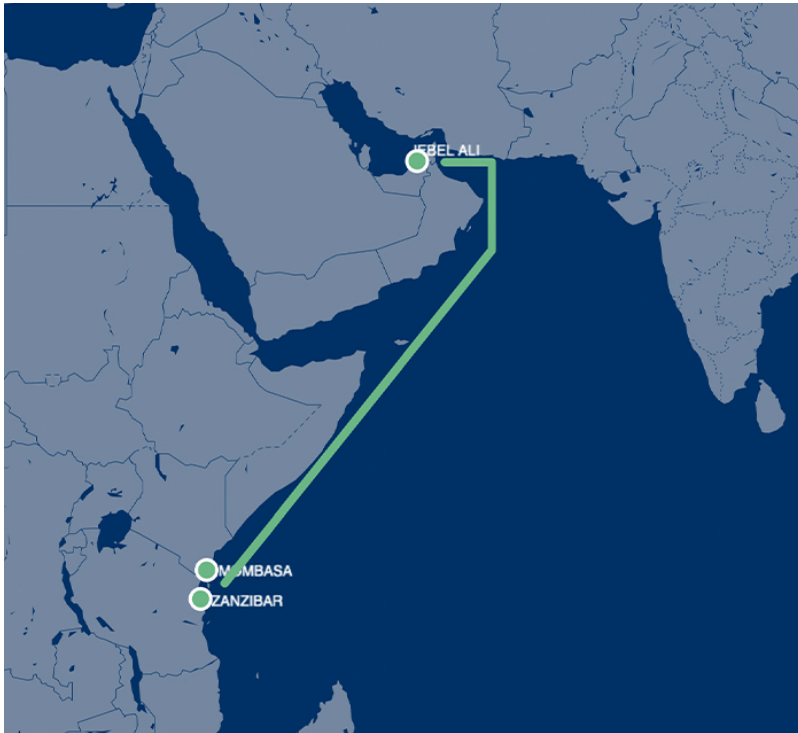

GMZ - Gulf Mombasa Zanzibar Express - Route Information

SERVICE DETAILS

The GMZ Express connects Jebel Ali with Zanzibar via Mombasa.

 #9733;

Weekly Frequency

PORTS SERVED

- JEBEL ALI
- MOMBASA
- ZANZIBAR

Transit Times

PORT	MOMBASA	ZANZIBAR
JEBEL ALI	4	32