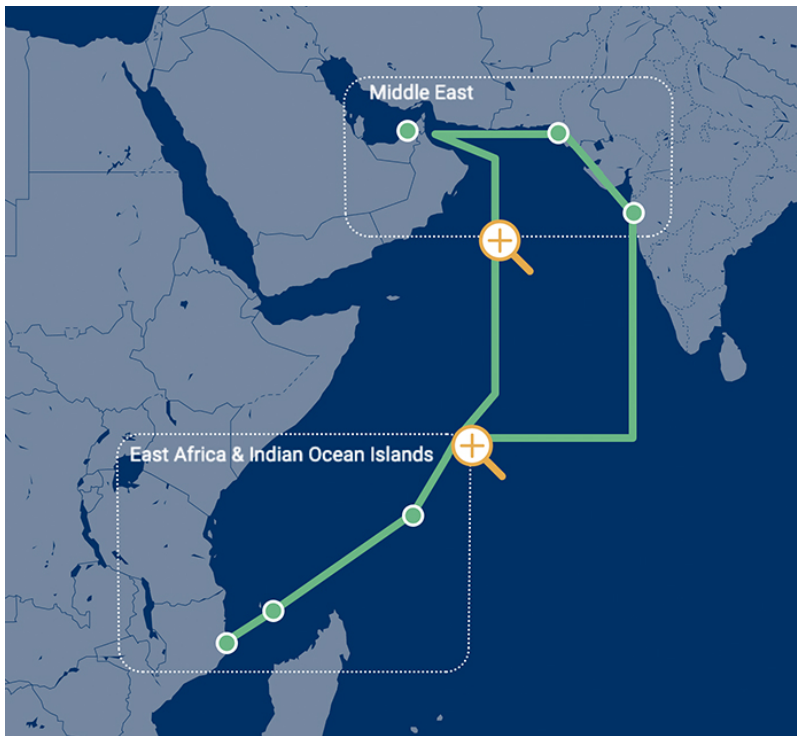

MEX - Middle East Express - Route Information

SERVICE DETAILS

The MEX is UAFL's flagship service giving the best transit times from India, Pakistan, and the UAE directly into our markets. Cargo from China, Asia, & Europe is transhipped onto this service over Jebel Ali.

18 Days Frequency.

PORTS SERVED

- JEBEL ALI
- KARACHI
- MUTSAMUDU
- NACALA
- NHAVA SHEVA
- PORT VICTORIA

Transit Times

PORT	KARACHI	JEBEL ALI	PORT VICTORIA	MUTSAMUDU	NACALA	NHAVA SHEVA*
NHAVA SHEVA	2	7	16	17	21	27
KARACHI		3	12	13	17	23
JEBEL ALI			8	9	13	19
PORT VICTORIA					4	10
MUTSAMUDU					4	10
NACALA						6