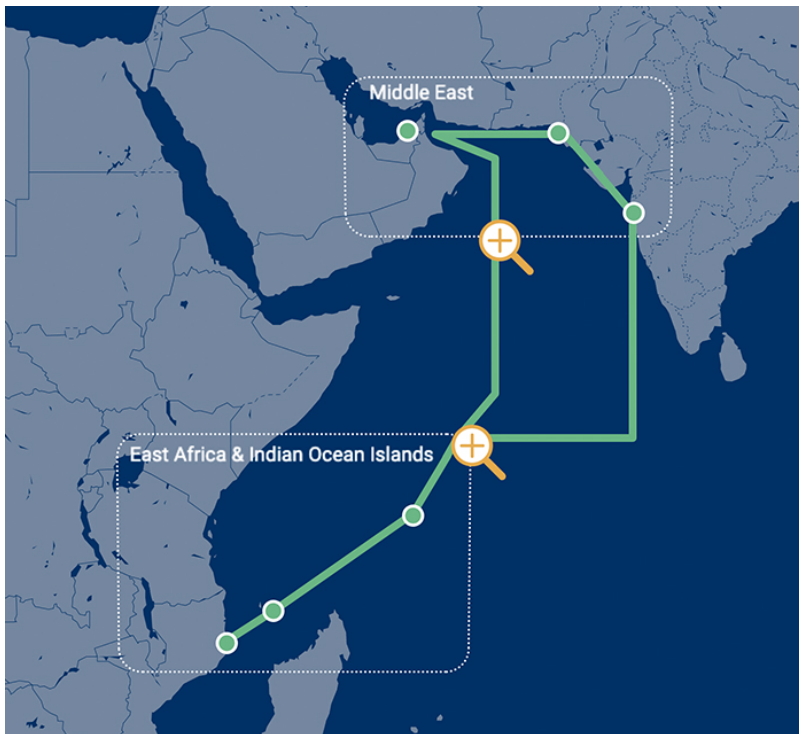

MEX - Middle East Express - Route Information

SERVICE DETAILS

The MEX is UAFL's flagship service giving the best transit times from India, Pakistan, and the UAE directly into our markets. Cargo from China, Asia, & Europe is transhipped onto this service over Jebel Ali.

18 Days Frequency.

PORTS SERVED

- NHAVA SHEVA
- KARACHI
- JEBEL ALI
- VICTORIA
- MUTSAMUDU
- NACALA
- NHAVA SHEVA

Transit Times

PORT	KARACHI	JEBEL ALI	PORT VICTORIA	MUTSAMUDU	NACALA
NHAVA SHEVA	2	7	16	17	21
KARACHI		3	12	13	17
JEBEL ALI			8	9	13
PORT VICTORIA					4
MUTSAMUDU					4
NACALA					