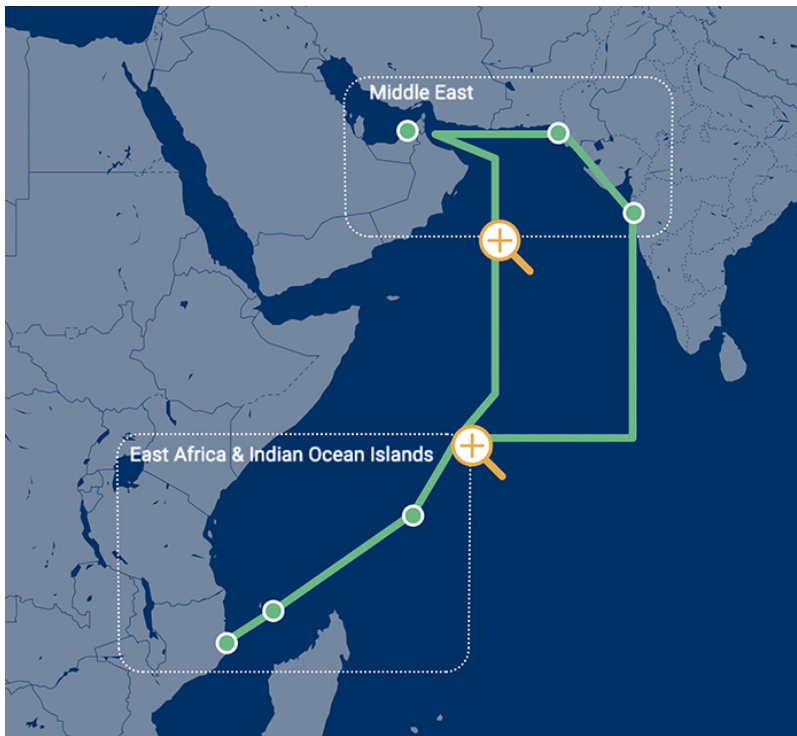

MEX - Middle East Express - Route Information

SERVICE DETAILS

The MEX is UAFL's flagship service giving the best transit times from India, Pakistan, and the UAE directly into our markets. Cargo from China, Asia, & Europe is transhipped onto this service over Jebel Ali.

18 Days Frequency.

PORTS SERVED

- JEBEL ALI
- KARACHI
- MUTSAMUDU
- NACALA
- NHAVA SHEVA
- PEMBA
- PORT VICTORIA

Transit Times

PORT	KARACHI	JEBEL ALI	PORT VICTORIA	MUTSAMUDU	NACALA	NHAVA SHEVA*
NHAVA SHEVA	2	7	16	17	21	27
KARACHI		3	12	13	17	23
JEBEL ALI			8	9	13	19
PORT VICTORIA					4	10
MUTSAMUDU					4	10
NACALA						6