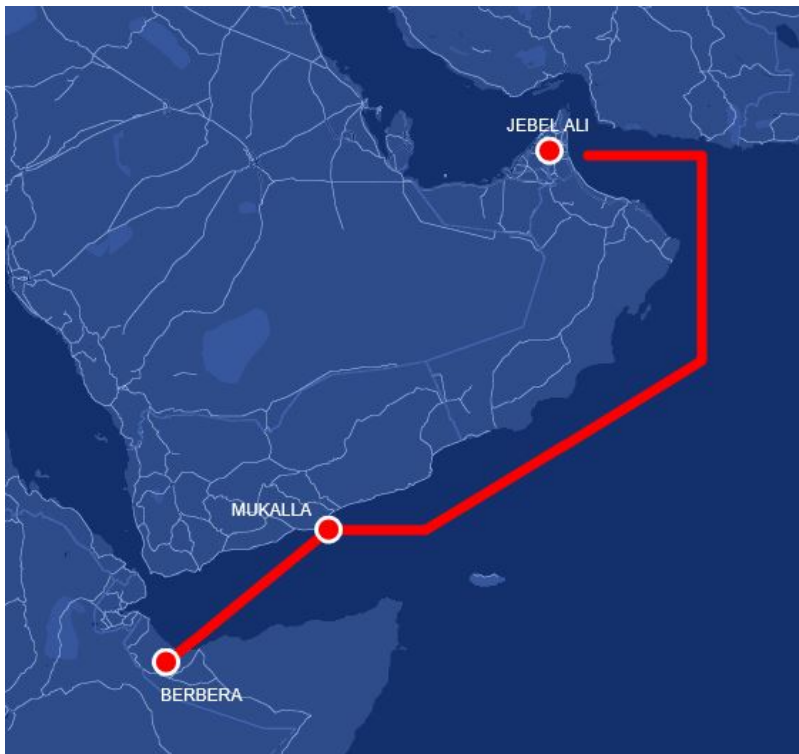

# Berbera Shuttle

### SERVICE DETAILS

The Berbera Shuttle Service focuses on two niche ports in the Gulf of Aden, Berbera in Somaliland and Mukalla in Yemen. UAFL offers a fortnightly direct service from Jebel Ali to Berbera, with a transit of 6 days; and to Mukalla with a transit of 17 days. Cargo from India, Asia, Europe and other Middle East/Gulf ports is transshipped over Jebel Ali.

### Transit Times - Southbound

PORT	BERBERA	MUKALLA
JEBEL ALI	6	10

### Transit Times - Northbound

PORT	JEBEL ALI
BERBERA	3
MUKALLA	1