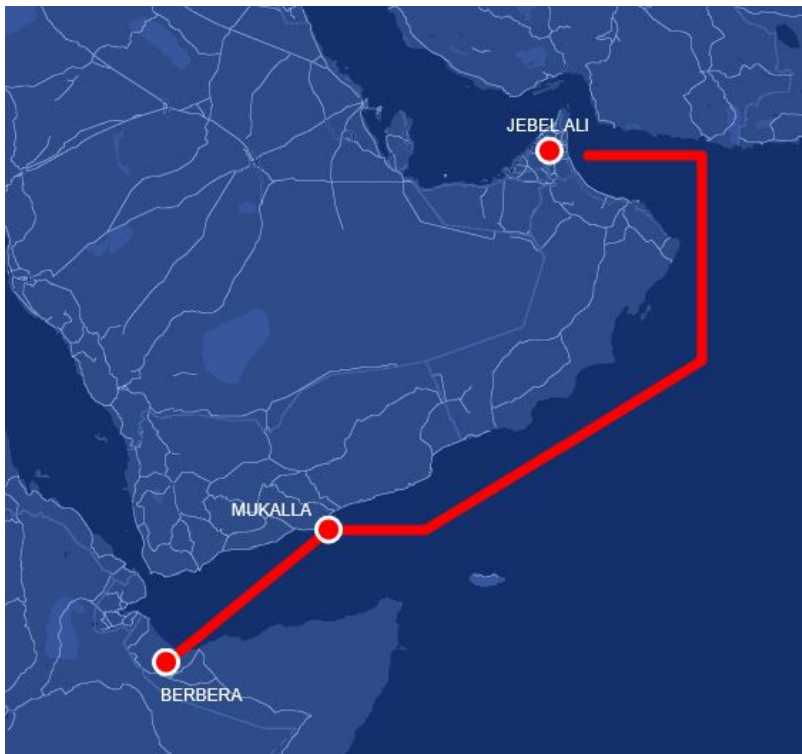

# Berbera Shuttle

### SERVICE DETAILS

The Berbera Shuttle Service focuses on two niche ports in the Gulf of Aden, Berbera in Somaliland and Mukalla in Yemen. UAFL offers a fortnightly direct service from Jebel Ali to Berbera, with a transit of 6 days; and to Mukalla with a transit of 17 days. Cargo from India, Asia, Europe and other Middle East/Gulf ports is transshipped over Jebel Ali.

### Transit Times - Southbound

PORT	BERBERA	MUKALLA
JEBEL ALI	6	10

### Transit Times - Northbound

PORT	JEBEL ALI
BERBERA	3
MUKALLA	1