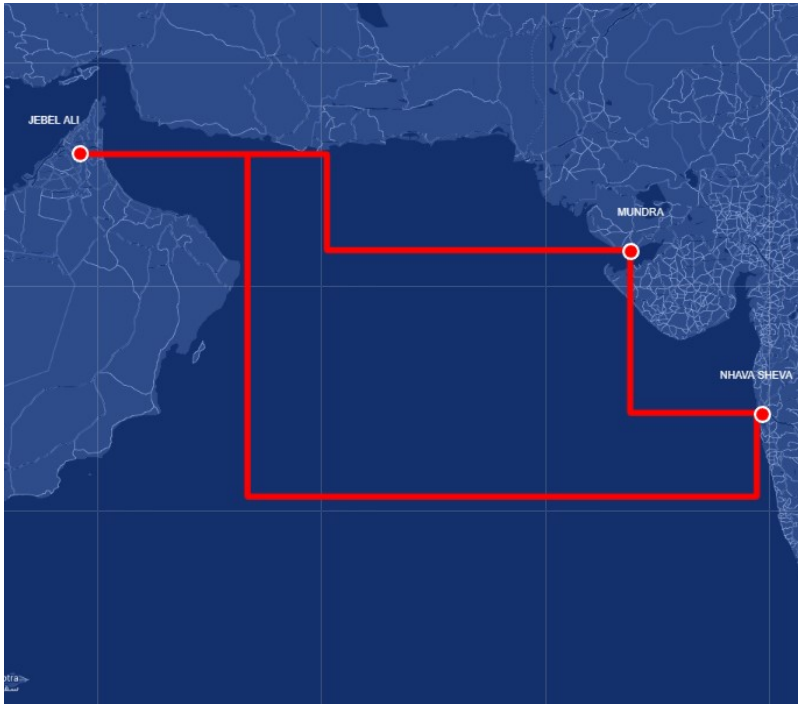

# India Gulf Express

ROUTE INFORMATION - PAGE 1/1

## SERVICE DETAILS

The India Gulf Express Service connects India (Nhava Sheva and Mundra) to the UAE (Jebel Ali). With a 12 Day Frequency, this service gives a fixed and reliable connection between these two regions.

## PORTS SERVED

- JEBEL ALI
- MUNDRA
- NHAVA SHEVA

## Transit Times - Northbound

PORT	JEBEL ALI
MUNDRA	1
NHAVA SHEVA	2