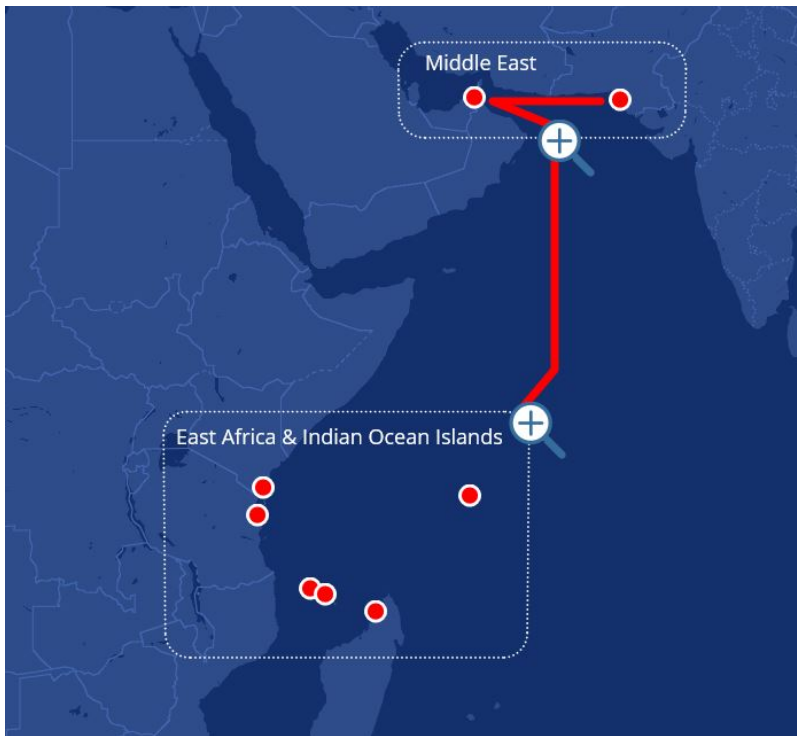

## MEX Middle East Express - Route Information

### SERVICE DETAILS

The Middle East Express Service, UAFL's flag ship service, revamped and relaunched in 2019. MEX is testament to UAFL's flexibility and focus on meeting customer's demand in a rapidly changing environment. Cargo from India, Asia, Europe and other Middle East/Gulf ports is transhipped over Jebel Ali. Features of the service include:

- 12 Day Frequency
- Best transit time from Jebel Ali into Seychelles
- The most reliable service into Zanzibar

### PORTS SERVED

- JEBEL ALI
- KARACHI
- MORONI
- MUTSAMUDU
- PORT VICTORIA
- ZANZIBAR